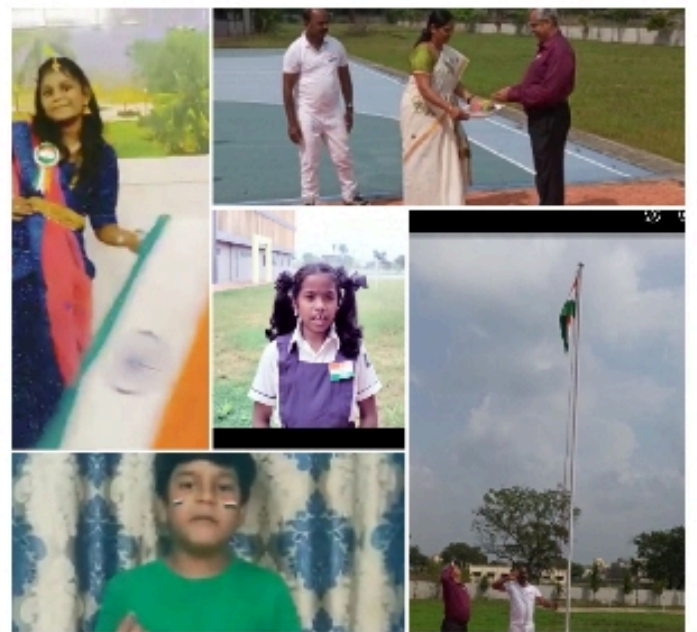

JANUARY MONTH ACTIVITIES

let's Nurture Nature for a GREENER FUTURE

SINDHI MODEL SCHOOL OF EXCELLENCE always emphasis that nature and its resources are the building blocks of our civilization. As a part of experimental learning, classes from I to VIII of SMSE, conducted activity and PPT presentations in ENVIRONMENTAL EDUCATION. This event triggered the young minds to come up with innovative ideas to sensitize others towards taking care of our Earth. Children displayed handmade banners alerting everyone about the harmful effects of pollution. The event served as a reminder to the students of their duties towards safeguarding mother Earth and preventing her from getting polluted.

PONGAL FESTIVAL

SINDHI MODEL SCHOOL OF EXCELLENCE rejoiced in the charm of tradition and celebrations during the occasion of Pongal. It was glee, merriment and happiness everywhere.

73rd Republic Day was celebrated at SMSE with great zeal and patriotic fervour in compliance with the Covid-19 protocol. The school was beautifully decorated with tricolour flags and festoons reverberating the spirit of nationalism. Member of the Management Shri.Rajesh Khanna unfurled the national flag and inspired the students with his motivational words. A plethora of activities were performed by the students infusing the spirit of nationalistic pride among everyone.

Sanjana
LKG

It was a day of fun with shapes at SMSE - TINY TOTS of SINDHI MODEL SCHOOL OF EXCELLENCE enjoyed some great ideas and gave simple online speech about shapes. A fun filled and joyful activity provided our little ones a platform to develop and showcase their talents. Little ones learned different shapes and patterns through smart learning system. Children also brought snacks made with different shapes during online class celebration and enjoyed eating them.